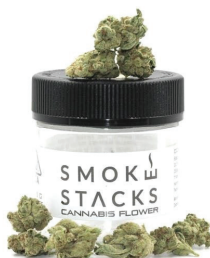

SMOK 
STACKS

INDOOR

1/8 ounce
* Ask your territory manager for case pricing

SMOKE STACKS

The Smoke Stacks brand sources clean cannabis from a family of independent cannabis production facilities located throughout Monterey County.

LIGHT DEPRIVATION

1/8 ounce
* Ask your territory manager for case pricing

Smoke Stacks is not just a nod to where Monterey County cannabis began, it is a beacon of a fledgling industry launched in the shadow of the old.